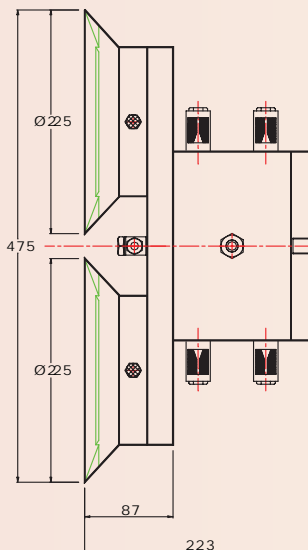

DCM-20T

DECA
VIBRATOR
Division of DECA Products, Inc.

2/07

P.O. Box 1286 • Bridgeview, Illinois 60455-0286
(708) 974-9422 • Fax (708) 974-9429
1-866-384-3788

Website: www.decavibrator.com • Email: sales@decavibrator.com
SPECIFICATIONS SUBJECT TO CHANGE