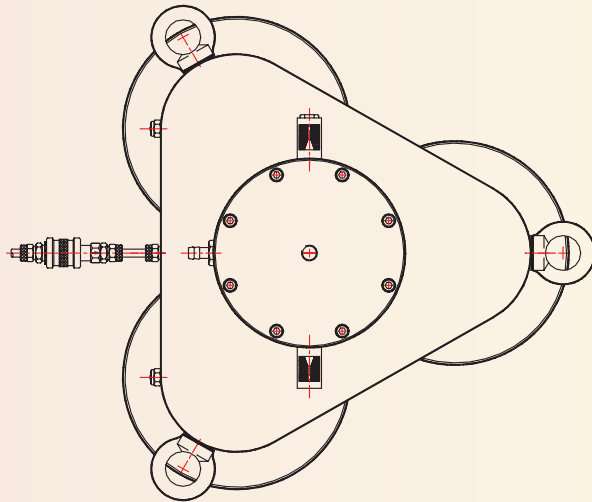

DECA VIBRATOR

Division of DECA Products, Inc.

VACUUM CLAMPS

Models DCM-10 DCM-12 DCM-15 DCM-15D DCM-20D DCM-20T

Description

The DCM vacuum clamp comprises of one or more powerful suction cups operated by a special generator incorporated in a robust vibrator mounting plate. Each unit comes complete with 2 x 2 meters of hose and on/off valves that independently control the vacuum and vibrator. The mounting plate can be drilled to suit the various vibrators shown below.

Application

The DCM vacuum clamp has been designed as a means of rapidly attaching pneumatic vibrators to almost any fairly smooth surface. It has been developed as a discharge aid from metal, plastic or even cardboard containers or pipes where vibrators cannot be fixed by conventional means.

DCM-10/12: 56 l/m, DCM-15: 56 l/m, DI-150S: 151 l/m, DI-200S: 151 l/m, DCM-20T: 168 l/m

The following pneumatic vibrators can be attached to:

DCM-10	DAR2, K8, K10, GT4, GT6, GT8, GT10, PLV-12(S/M/L), PLV-18(S/M/L), R50, T50(LP/HP), DOV 155, DOV 165, DOV-AL 18
DCM-12	DAR2, DAR4, K8, K10, K13, K16, K20, K25, PLV-25(S/M/L), PLV-35(S/M/L), R50, R80, GT8, GT10, GT13, GT16, GT20, GT25, T50LP/HP, T80LP/HP, V150.
DCM-15	DAR2, DAR3, K8, K10, K13, K16, GT4, GT6, GT8, GT10, GT13, GT16, PLV-12(S/M/L), PLV-18(S/M/L), R50, R65, T50(LP/HP), T65(LP/HP), DOV 155, DOV 165, DOV 255, DOV-AL 18, DOV-AL 25
DCM-15D	DAR4, GT20, GT25, GT30, K20, K25, K30, K36, R80, T80(LP/HP), PLV-25(S/M/L), PLV-35(S/M/L), DOV-AL25, DOV-AL35, PLV-50M, PLV-75/01, PLV-50/01, DI-150S
DCM-20D	DAR5, GT30, GT36, GT40, GT48, R100, T100HP, PLV-50M, PLV-75/01, PLV-50/01, PLV-60M, PLV-95M, DI-200S
DCM-20T	PLV-50/10

*On request can be supplied with ATEX certification
to ATEX 95 94/9/EC II 2 G & D Zone 1, 2, 21, 22*

Vibration Technology

VACUUM CLAMPS

DCM-10 & DCM-12

DCM-15

DCM-15D / 20D

DCM-20T

DECA
VIBRATOR
Division of DECA Products, Inc.