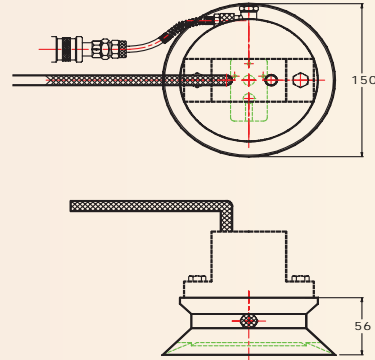

VACUUM CLAMPS

DCM-15

DCM-20T

DECA
VIBRATOR
Division of DECA Products, Inc.

2/07

P.O. Box 1286 • Bridgeview, Illinois 60455-0286
(708) 974-9422 • Fax (708) 974-9429
1-866-384-3788

Website: www.decavibrator.com • Email: sales@decavibrator.com
SPECIFICATIONS SUBJECT TO CHANGE