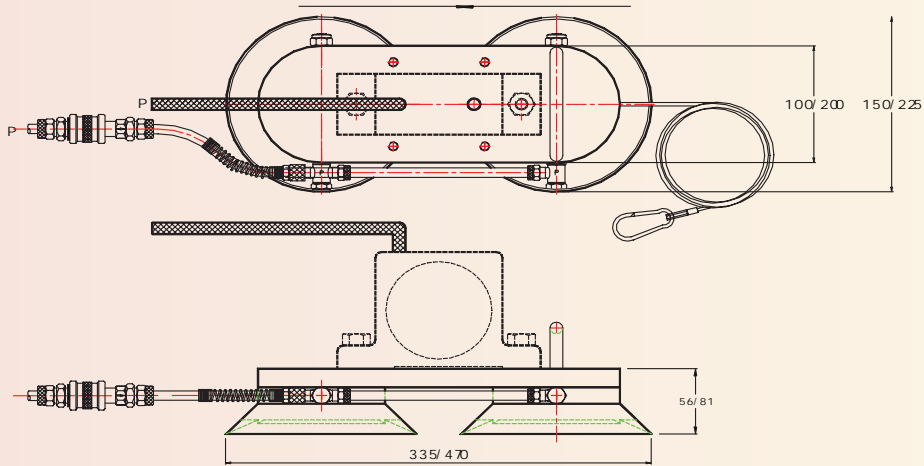

DECA VIBRATOR

Division of DECA Products, Inc.

VACUUM CLAMPS

Models DCM-10 DCM-12 DCM-15 DCM-15D DCM-20D DCM-20T

Description

The DCM vacuum clamp comprises of one or more powerful suction cups operated by a special generator incorporated in a robust vibrator mounting plate. Each unit comes complete with 2 x 2 meters of hose and on/off valves that independently control the vacuum and vibrator. The mounting plate can be drilled to suit the various vibrators shown below.

The minimum diameters that the different models will safely clamp onto are:

DCM-10: 55mm, DCM-12: 175mm, DCM-15: 380mm, DCM-15D: 380mm, DCM-20D: 430mm, DCM-20T: 500mm

Air consumption (less vibrators) in liter/min.

DCM-10/12: 56 l/m, DCM-15: 56 l/m, DI-150S: 151 l/m, DI-200S: 151 l/m, DCM-20T: 168 l/m

The following pneumatic vibrators can be attached to:

DCM-10	DAR2, K8, K10, GT4, GT6, GT8, GT10, PLV-12(S/M/L), PLV-18(S/M/L), R50, T50(LP/HP), DOV 155, DOV 165, DOV-AL 18
DCM-12	DAR2, DAR4, K8, K10, K13, K16, K20, K25, PLV-25(S/M/L), PLV-35(S/M/L), R50, R80, GT8, GT10, GT13, GT16, GT20, GT25, T50LP/HP, T80LP/HP, V150.
DCM-15	DAR2, DAR3, K8, K10, K13, K16, GT4, GT6, GT8, GT10, GT13, GT16, PLV-12(S/M/L), PLV-18(S/M/L), R50, R65, T50(LP/HP), T65(LP/HP), DOV 155, DOV 165, DOV 255, DOV-AL 18, DOV-AL 25
DCM-15D	DAR4, GT20, GT25, GT30, K20, K25, K30, K36, R80, T80(LP/HP), PLV-25(S/M/L), PLV-35(S/M/L), DOV-AL25, DOV-AL35, PLV-50M, PLV-75/01, PLV-50/01, DI-150S
DCM-20D	DAR5, GT30, GT36, GT40, GT48, R100, T100HP, PLV-50M, PLV-75/01, PLV-50/01, PLV-60M, PLV-95M, DI-200S
DCM-20T	PLV-50/10

*On request can be supplied with ATEX certification
to ATEX 95 94/9/EC II 2 G & D Zone 1, 2, 21, 22*

Vibration Technology

VACUUM CLAMPS

DCM-10 & DCM-12

DCM-15

DCM-15D / 20D

DCM-20T

DECA
VIBRATOR
Division of DECA Products, Inc.