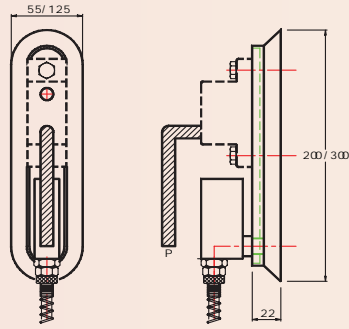

DECA VIBRATOR

Division of DECA Products, Inc.

VACUUM CLAMPS

Models DCM-10 DCM-12 DCM-15 DCM-15D DCM-20D DCM-20T

Description

The DCM vacuum clamp comprises of one or more powerful suction cups operated by a special generator incorporated in a robust vibrator mounting plate. Each unit comes complete with 2 x 2 meters of hose and on/off valves that independently control the vacuum and vibrator. The mounting plate can be drilled to suit the various vibrators shown below.

The minimum diameters that the different models will safely clamp onto are:

DCM-10: 55mm, DCM-12: 175mm, DCM-15: 380mm, DCM-15D: 380mm, DCM-20D: 430mm, DCM-20T: 500mm

Air consumption (less vibrators) in liter/min.

DCM-10/12: 56 l/m, DCM-15: 56 l/m, DI-150S: 151 l/m, DI-200S: 151 l/m, DCM-20T: 168 l/m

The following pneumatic vibrators can be attached to:

DCM-10	DAR2, K8, K10, GT4, GT6, GT8, GT10, PLV-12(S/M/L), PLV-18(S/M/L), R50, T50(LP/HP), DOV 155, DOV 165, DOV-AL 18
DCM-12	DAR2, DAR4, K8, K10, K13, K16, K20, K25, PLV-25(S/M/L), PLV-35(S/M/L), R50, R80, GT8, GT10, GT13, GT16, GT20, GT25, T50LP/HP, T80LP/HP, V150.
DCM-15	DAR2, DAR3, K8, K10, K13, K16, GT4, GT6, GT8, GT10, GT13, GT16, PLV-12(S/M/L), PLV-18(S/M/L), R50, R65, T50(LP/HP), T65(LP/HP), DOV 155, DOV 165, DOV 255, DOV-AL 18, DOV-AL 25
DCM-15D	DAR4, GT20, GT25, GT30, K20, K25, K30, K36, R80, T80(LP/HP), PLV-25(S/M/L), PLV-35(S/M/L), DOV-AL25, DOV-AL35, PLV-50M, PLV-75/01, PLV-50/01, DI-150S
DCM-20D	DAR5, GT30, GT36, GT40, GT48, R100, T100HP, PLV-50M, PLV-75/01, PLV-50/01, PLV-60M, PLV-95M, DI-200S
DCM-20T	PLV-50/10

*On request can be supplied with ATEX certification
to ATEX 95 94/9/EC II 2 G & D Zone 1, 2, 21, 22*

Vibration Technology

VACUUM CLAMPS

DCM-10 & DCM-12

DCM-15

DCM-15D / 20D

DCM-20T

DECA
VIBRATOR
Division of DECA Products, Inc.